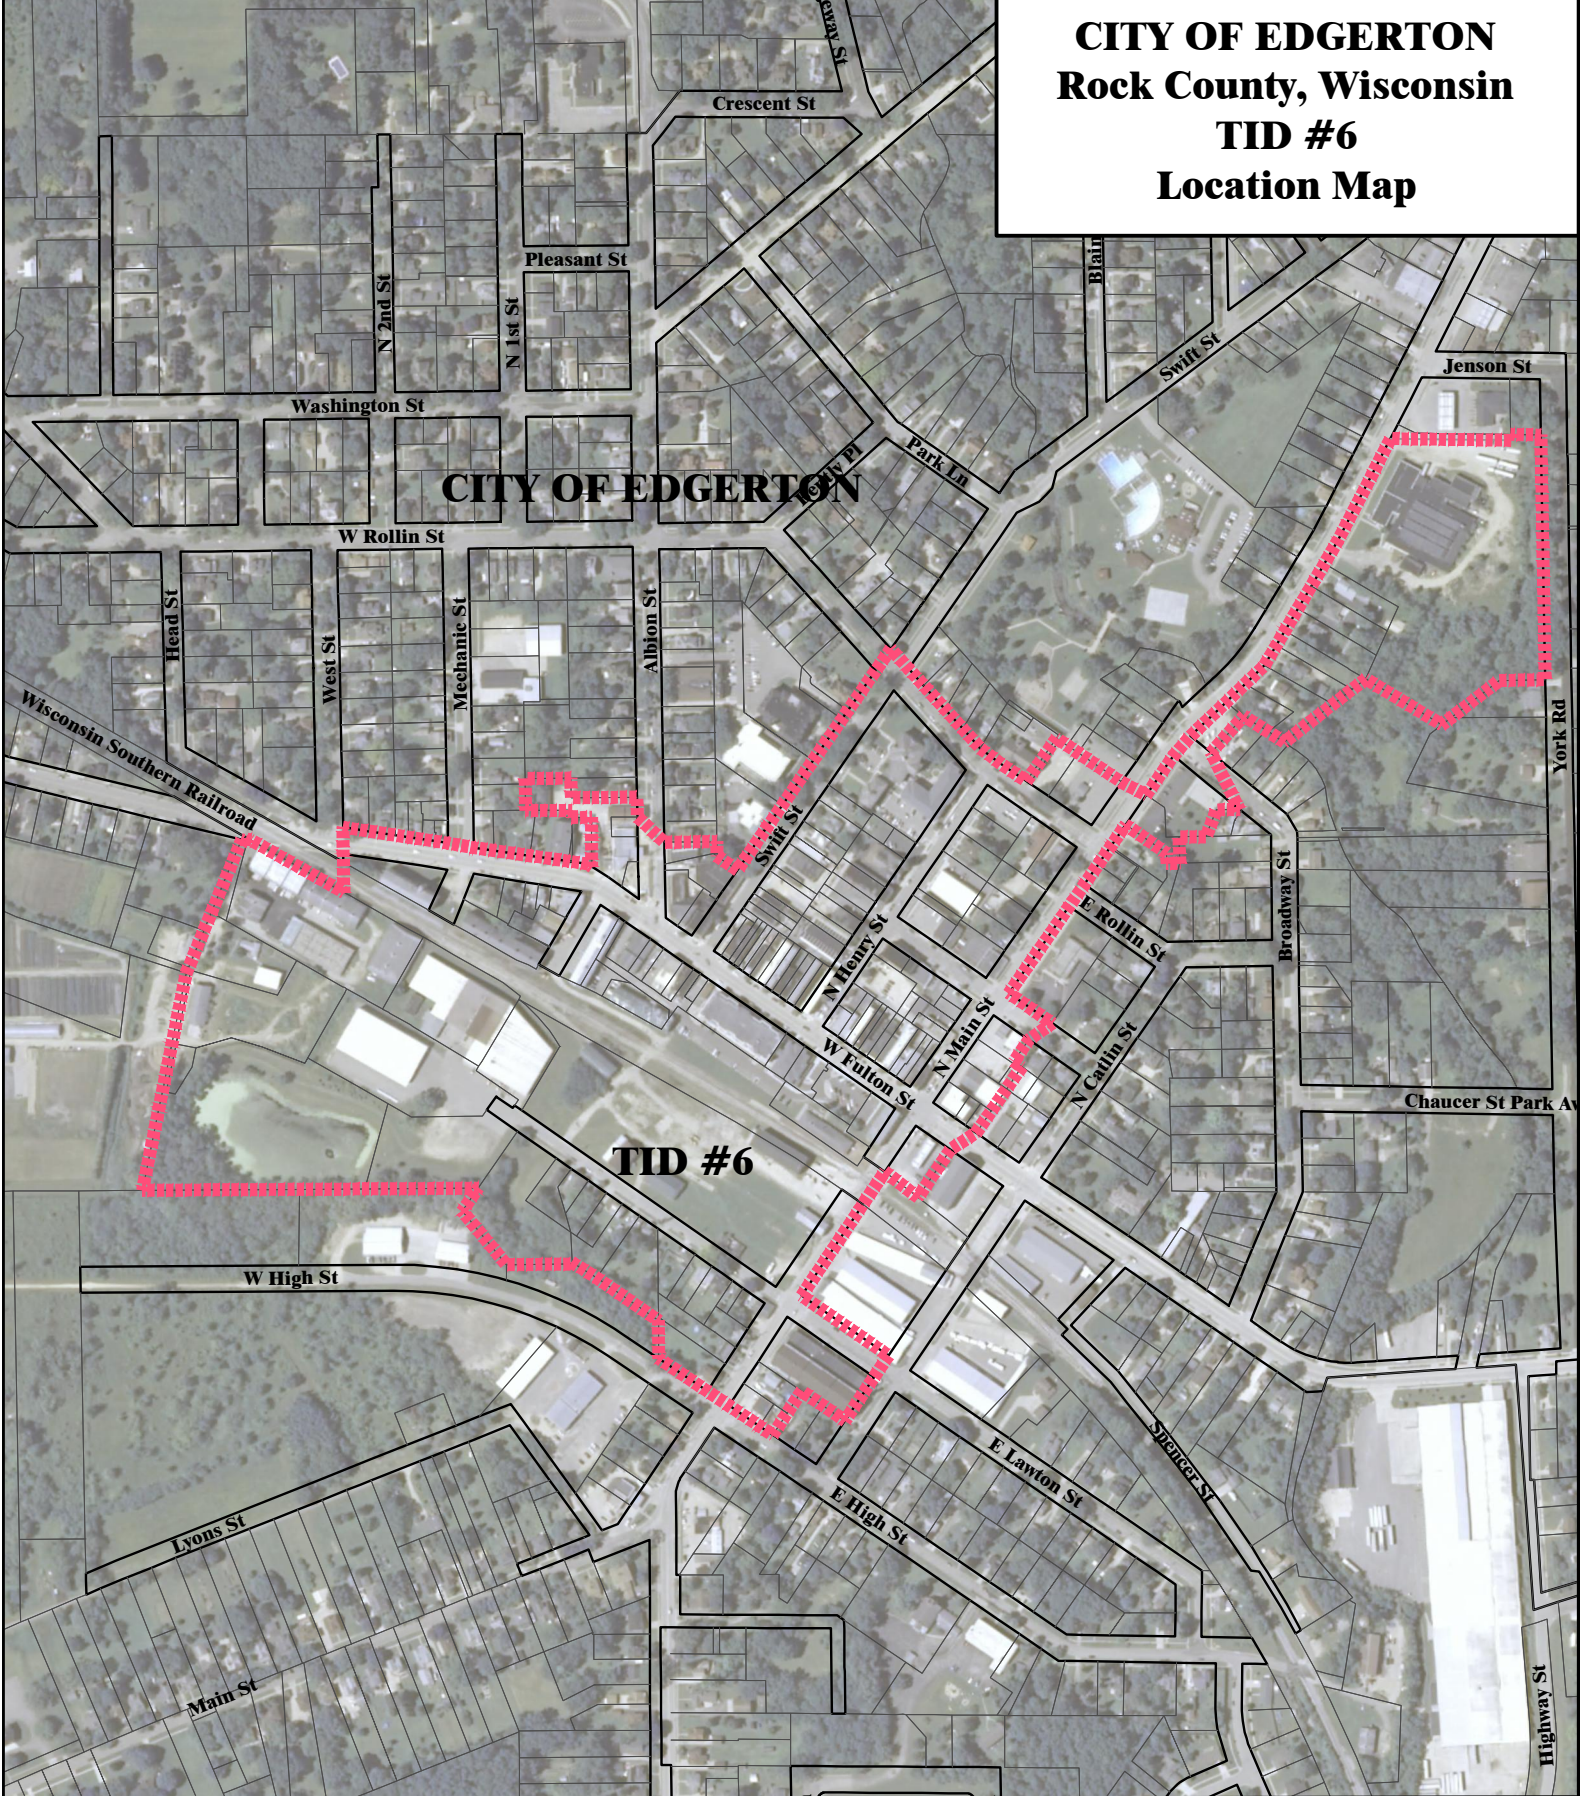

**CITY OF EDGERTON**  
**Rock County, Wisconsin**  
**TID #6**  
**Location Map**

 **TID BOUNDARY**

 **CITY LIMITS**