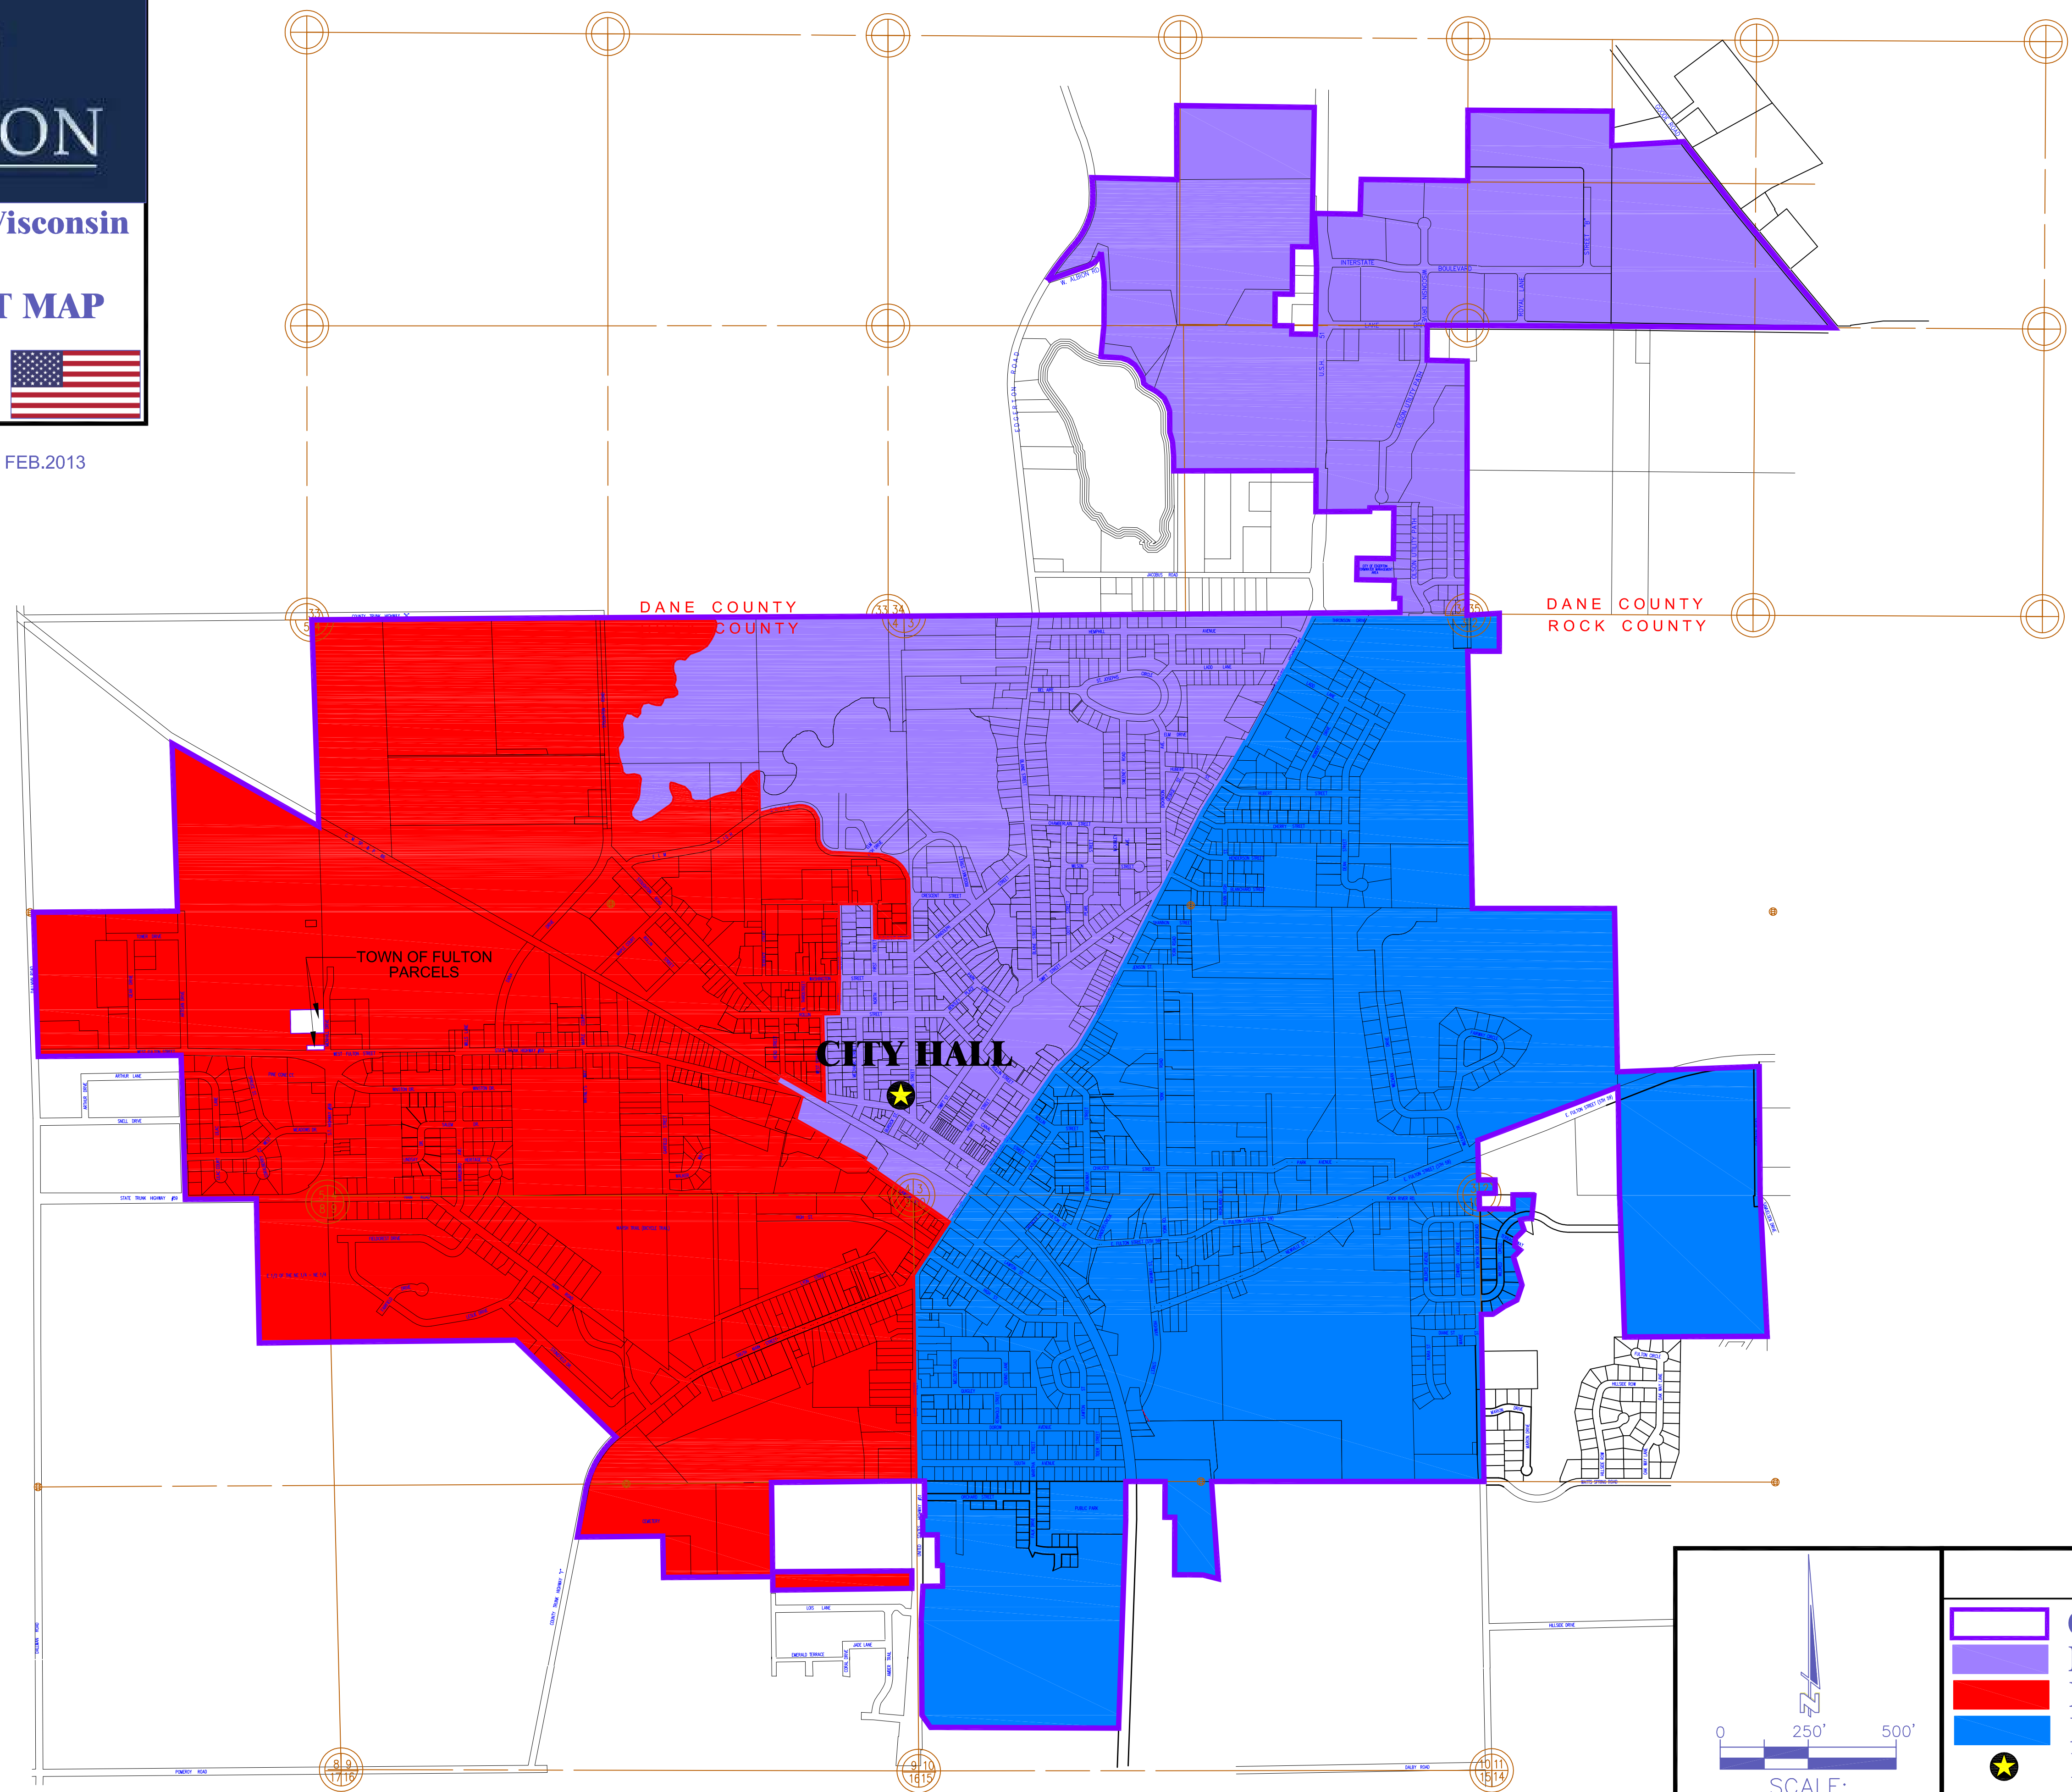

Dane & Rock County, Wisconsin

VOTING DISTRICT MAP

2013

MAP PREPARED BY:
CEDAR CORPORATION, CITY ENGINEER, FEB.2013

LEGEND	
	CITY LIMITS
	DISTRICT 1
	DISTRICT 2
	DISTRICT 3
	POLLING LOCATION